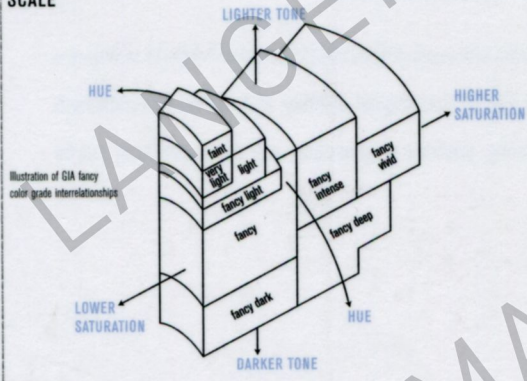

GIA
GEMOLOGICAL INSTITUTE OF AMERICA®

5355 Armada Drive | Carlsbad, CA 92008-4602
T: 760-603-4500 | F: 760-603-1814

GIA Laboratories
Bangkok Carlsbad Gaborone
Johannesburg Mumbai New York
www.gia.edu

COLORED DIAMOND IDENTIFICATION AND ORIGIN REPORT

November 14, 2008

Shape and Cutting Style ..... **Oval Brilliant**
Measurements ..... **7.19 x 5.29 x 3.44 mm**
Weight ..... **1.10 carat**
Color Grade
Origin ..... **NATURAL**
Grade ..... **LIGHT**
..... **GREEN-YELLOW**
Distribution ..... **NOT APPLICABLE**

Comments:
None

GIA REPORT # 102254746

GIA
COLORED
DIAMOND
SCALE

510100234123

IMPORTANT LIMITATIONS ON BACK
©2008 GEMOLOGICAL INSTITUTE OF AMERICA, INC.