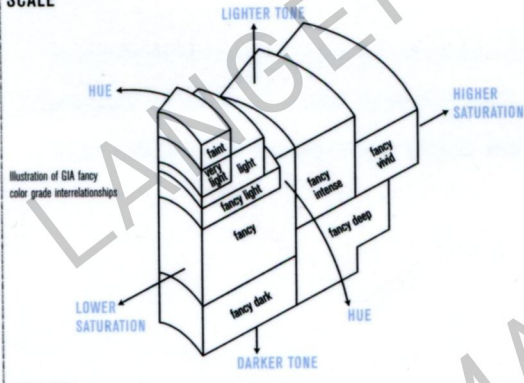

GIA

GEMOLOGICAL INSTITUTE OF AMERICA®

5355 Armada Drive | Carlsbad, CA 92008-4602

T: 760-603-4500 | F: 760-603-1814

GIA Laboratories

Bangkok   Carlsbad   Gaborone
Johannesburg   Mumbai   New York

www.gia.edu

COLORED DIAMOND IDENTIFICATION AND ORIGIN REPORT

July 27, 2009

Shape and Cutting Style ..... **Oval Brilliant**

Measurements ..... **4.87 x 3.47 x 2.21 mm**

Weight ..... **0.27 carat**

Color Grade

Origin ..... **NATURAL**

Grade ..... **FANCY VIVID**

..... **YELLOWISH ORANGE**

Distribution ..... **EVEN**

Comments:

None

GIA REPORT 2105965077

GIA COLORED DIAMOND SCALE

210500879374

IMPORTANT LIMITATIONS ON BACK
©2008 GEMOLOGICAL INSTITUTE OF AMERICA, INC.