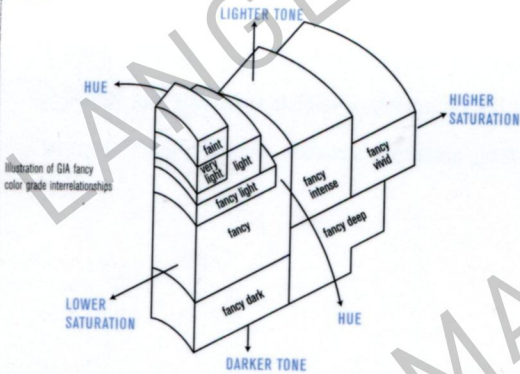

GIA
GEMOLOGICAL INSTITUTE OF AMERICA®

5355 Armada Drive | Carlsbad, CA 92008-4602

T: 760-603-4500 | F: 760-603-1814

GIA Laboratories

Bangkok Carlsbad Gaborone
Johannesburg Mumbai New York

www.gia.edu

COLORED DIAMOND IDENTIFICATION AND ORIGIN REPORT

GIA REPORT 2111918934

April 12, 2010

Shape and Cutting Style ..... **Oval Brilliant**
Measurements ..... **4.43 x 3.07 x 1.90 mm**
Weight ..... **0.17 carat**

Color Grade

Origin ..... **NATURAL**
Grade ..... **FANCY INTENSE**
Distribution ..... **YELLOWISH ORANGE**
..... **EVEN**

Comments:

None

GIA
COLORED
DIAMOND
SCALE

210104700444

This Report is not a guarantee, valuation or appraisal and contains only the characteristics of the diamond described herein after it has been graded, tested, examined and analyzed by the laboratory providing this Report ("GIA") and/or has been inscribed using the techniques and equipment used by GIA at the time of the examination and/or inscription. Inscriptions reported in this document are not a guarantee, validation, or warranty of a diamond's quality, country of origin or source; or that the diamond will be identifiable by the inscription in the future (since inscriptions can be removed). GIA makes no representation concerning any trademark, word, or symbol which is inscribed by GIA or which is identified on this Report. The recipient of this Report may wish to consult a credentialed jeweler or gemologist about the information contained herein.

IMPORTANT LIMITATIONS ON BACK
©2008 GEMOLOGICAL INSTITUTE OF AMERICA, INC.