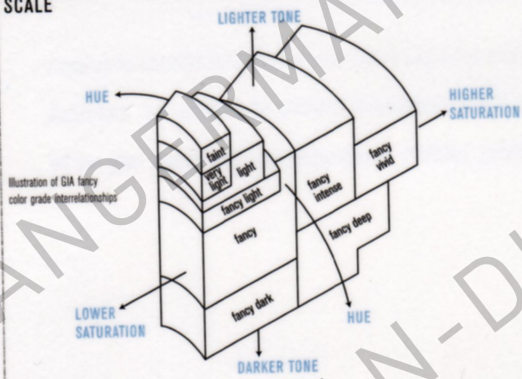

GIA
GEMOLOGICAL INSTITUTE OF AMERICA®

5355 Armada Drive | Carlsbad, CA 92008-4602
T: 760-603-4500 | F: 760-603-1814

GIA Laboratories
Bangkok Carlsbad Gaborone
Johannesburg Mumbai New York
www.gia.edu

COLORED DIAMOND IDENTIFICATION AND ORIGIN REPORT

GIA REPORT 5131866409

October 19, 2011

Shape and Cutting Style ..... **Oval Brilliant**
Measurements ..... **5.15 x 3.34 x 2.49 mm**
Weight ..... **0.31 carat**
Color Grade .....
Origin ..... **NATURAL**
Grade ..... **FANCY DEEP**
Distribution ..... **BROWN-PINK**
..... **EVEN**

Comments:
None

GIA
COLORED
DIAMOND
SCALE

210513432073

This Report is not a guarantee, valuation or appraisal and contains only the characteristics of the diamond described herein after it has been graded, tested, examined and analyzed by the laboratory providing this Report ("GIA") and/or has been inscribed using the techniques and equipment used by GIA at the time of the examination and/or inscription. Inscriptions reported in this document are not a guarantee, validation, or warranty of a diamond's quality, country of origin or source; or that the diamond will be identifiable by the inscription in the future (since inscriptions can be removed). GIA makes no representation concerning any trademark, word, or symbol which is inscribed by GIA or which is identified on this Report. The recipient of this Report may wish to consult a credentialed jeweler or gemologist about the information contained herein.

IMPORTANT LIMITATIONS ON BACK
©2008 GEMOLOGICAL INSTITUTE OF AMERICA, INC.